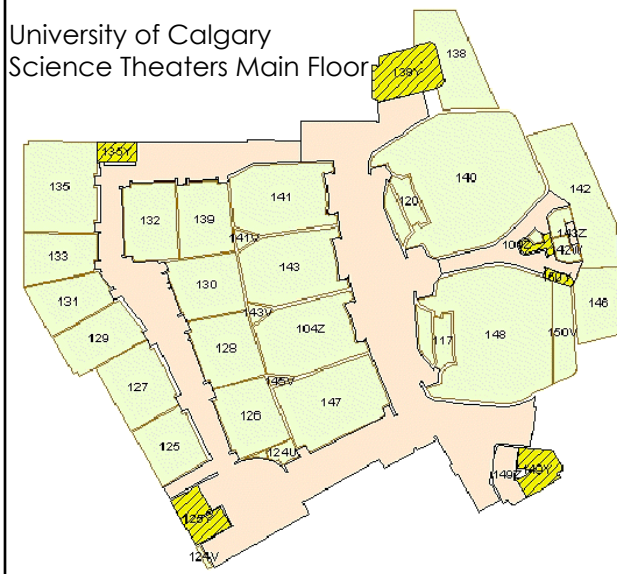

## OTAFEST LITE VENUE MAP

University of Calgary  
Science Theaters Main Floor